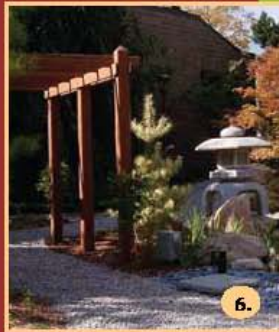

# ようこそ重松記念庭園へ

## SHIGEMATSU MEMORIAL GARDEN

Shiawassee Street

Dart Auditorium

CAMPUS  
ENTRANCE  
TO  
GARDEN

Capitol Avenue

STREET  
ENTRANCE  
TO  
GARDEN

Herrmann Conference Center

- |                      |                   |
|----------------------|-------------------|
| 1. Water Basin       | 7. Yukimi Lantern |
| 2. Rock Garden       | 8. Turtle Island  |
| 3. Misaki Lantern    | 9. Crane Island   |
| 4. Moon-viewing Deck | 10. The Hill      |
| 5. Koi Pond          | 11. Waterfall     |
| 6. Garden Arbor      |                   |