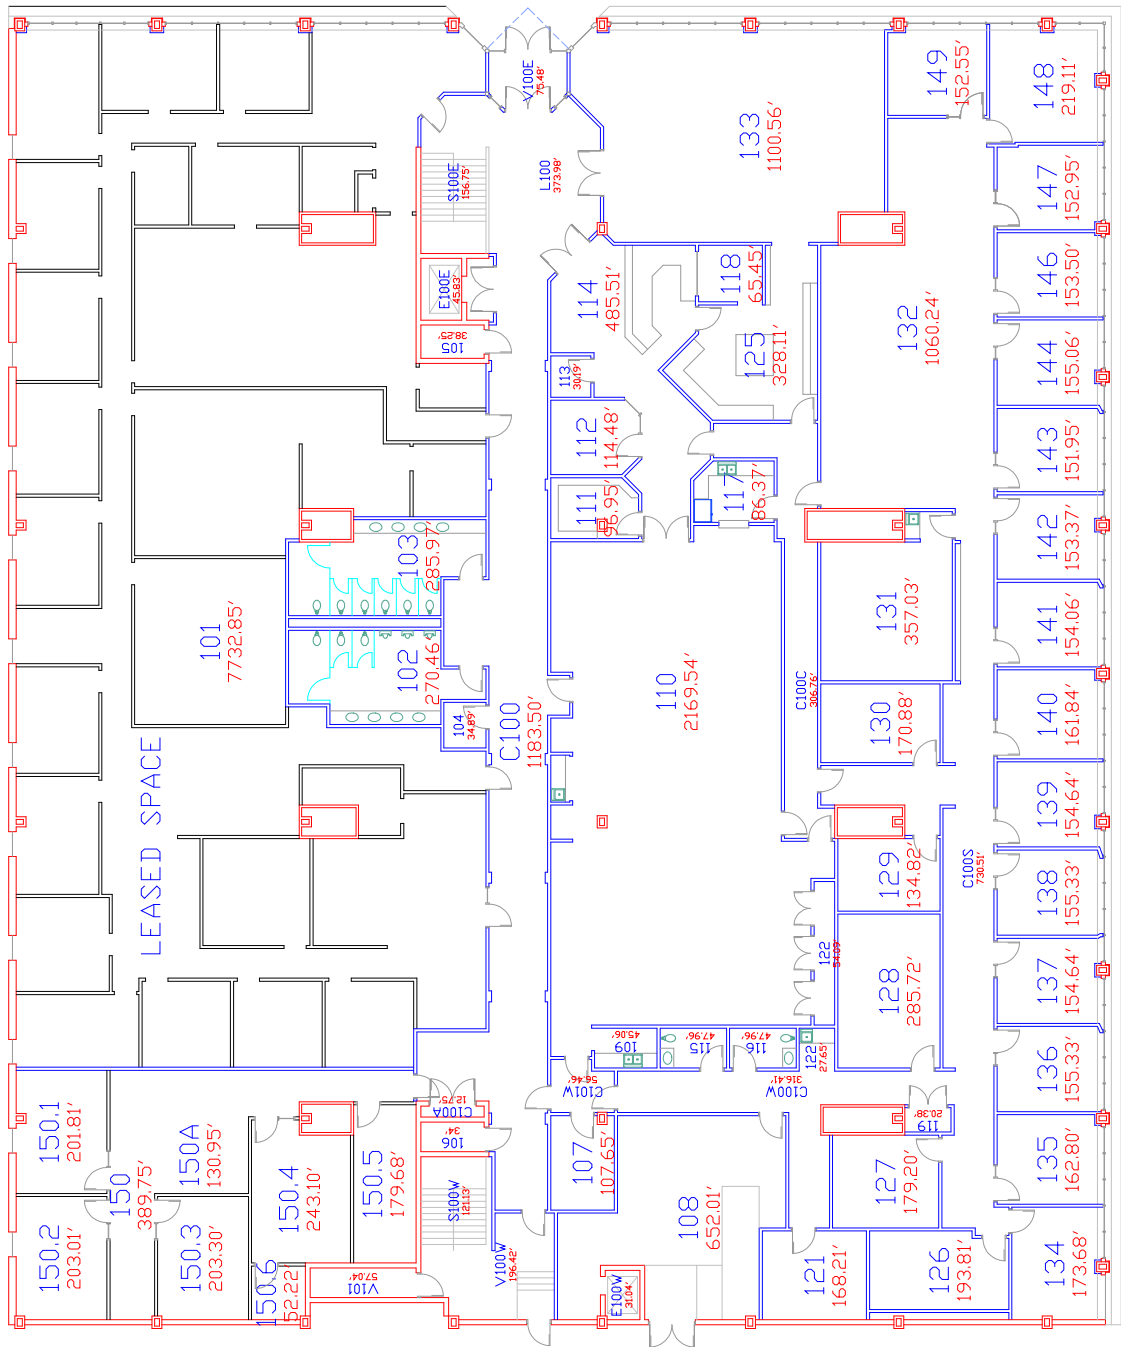

Washington Court Place
 BASEMENT PLAN
 BUILDING #031
 26703.56 SQUARE FEET

Washington Court Place
 FIRST FLOOR PLAN
 BUILDING #031
 26122.44 SQUARE FEET

Washington Court Place
 SECOND FLOOR PLAN
 BUILDING #031
 26081.92 SQUARE FEET