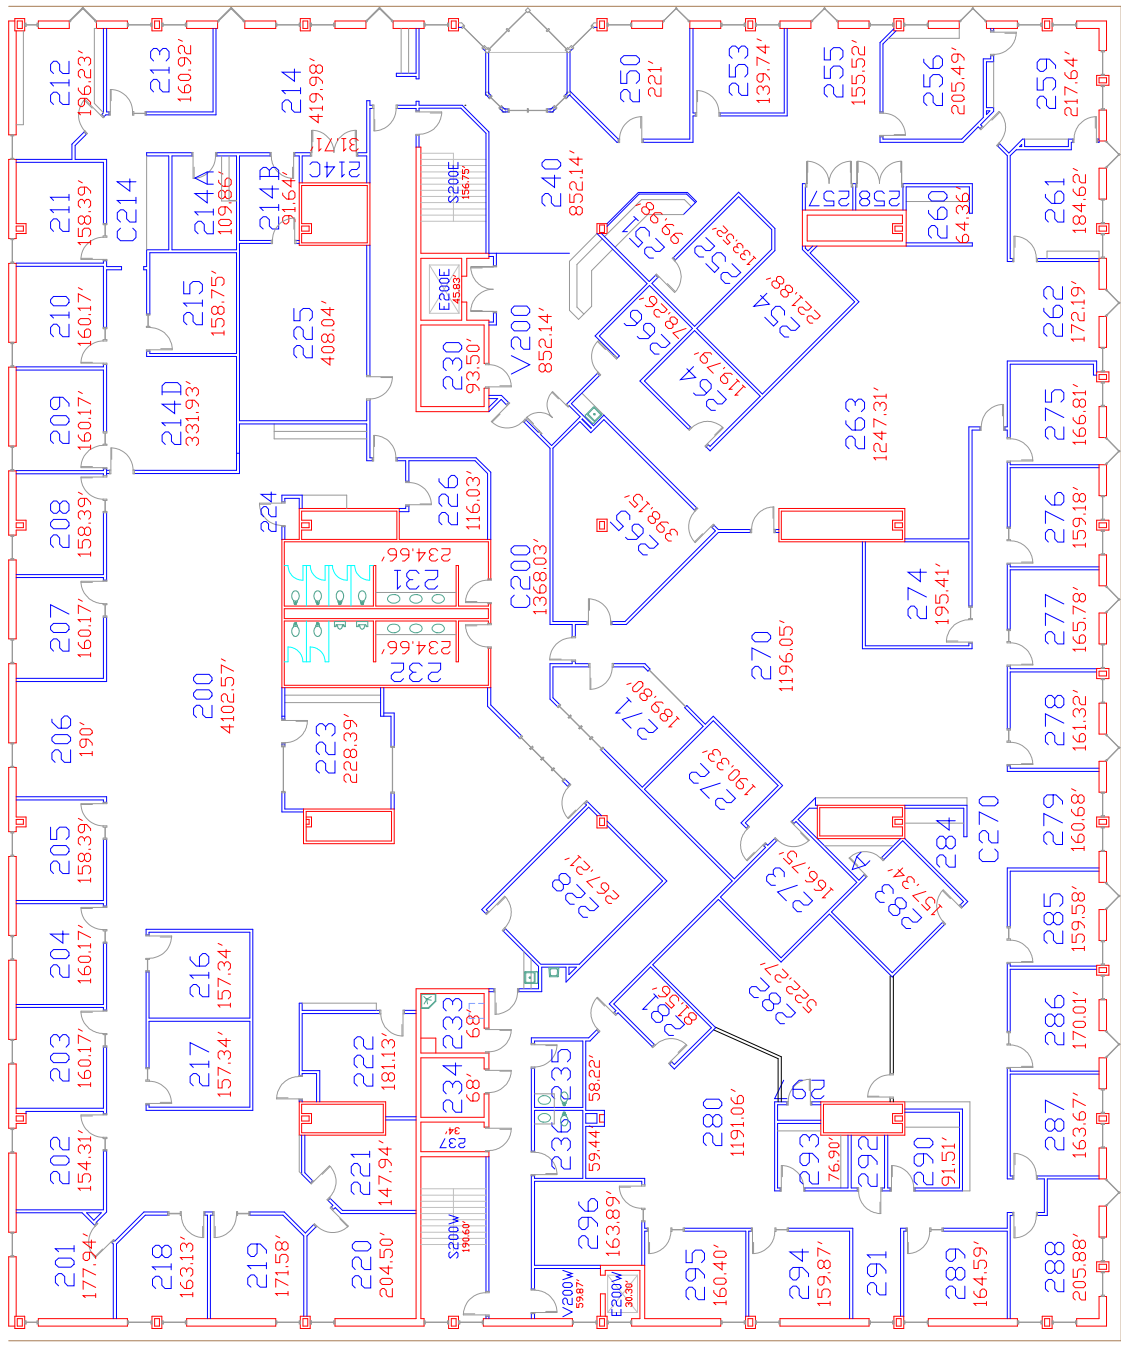

Washington Court Place
 BASEMENT PLAN
 BUILDING #031
 26703.56 SQUARE FEET

Washington Court Place
 FIRST FLOOR PLAN
 BUILDING #031
 26122.44 SQUARE FEET

Washington Court Place
 SECOND FLOOR PLAN
 BUILDING #031
 26081.92 SQUARE FEET