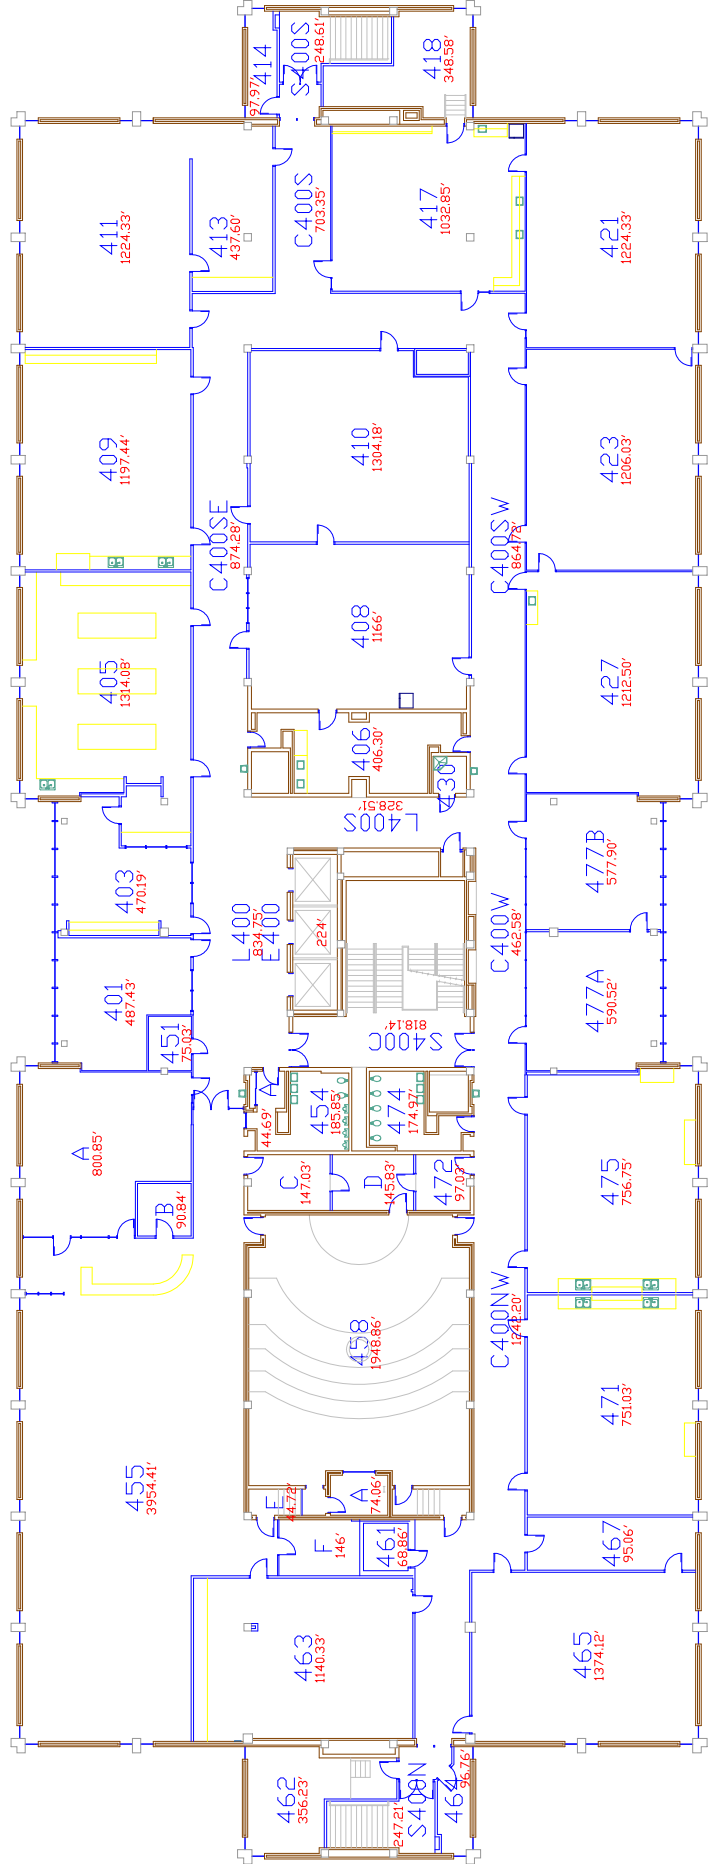

ARTS AND SCIENCES BUILDING (A&S)
 SECOND FLOOR PLAN
 BUILDING #001
 39425.64 SQUARE FEET

ARTS AND SCIENCES BUILDING (A&S)
 FOURTH FLOOR PLAN
 BUILDING #001
 37212.97 SQUARE FEET

L_{CW}
 08-06-10